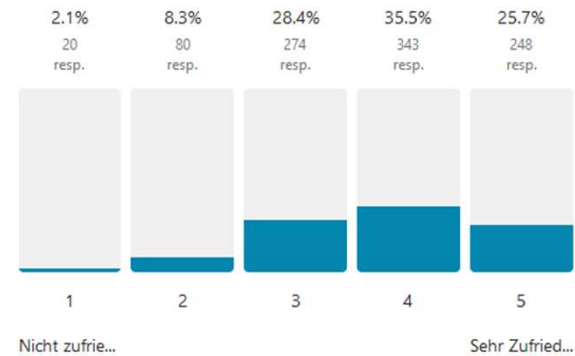

Stadtpark Norderstedt

13b Veranstaltungsangebote für Familien

Avg. 3.9

1071 out of 1391 people answered this question

13c Veranstaltungsangebote für Kinder

Avg. 3.7

965 out of 1391 people answered this question