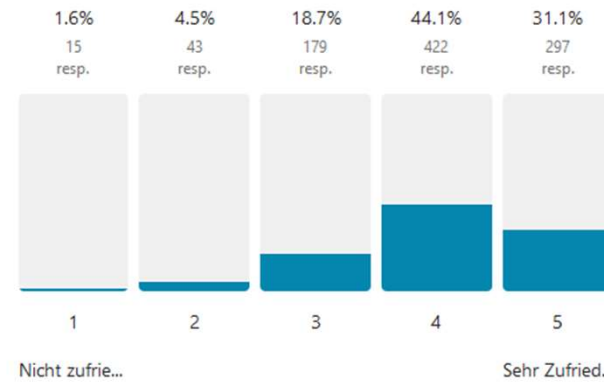

Avg. 3.9

1143 out of 1391 people answered this question

9f StreetballSoccerPlatz (Multifunktionsfeld im Feldpark)

Avg. 4

956 out of 1391 people answered this question

9h Wege zum Laufen und Joggen

Avg. 4.3

1201 out of 1391 people answered this question