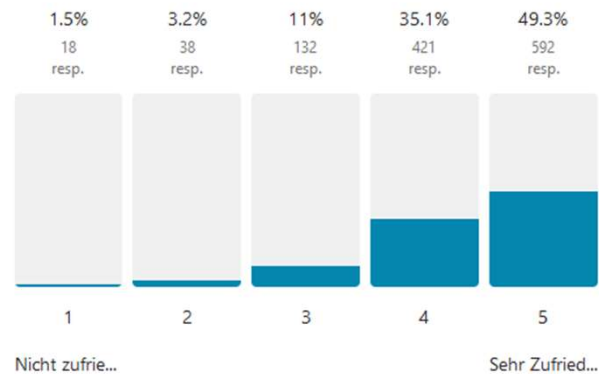

Avg. 3.9

1143 out of 1391 people answered this question

9f StreetballSoccerPlatz (Multifunktionsfeld im Feldpark)

Avg. 4

956 out of 1391 people answered this question

9h Wege zum Laufen und Joggen

Avg. 4.3

1201 out of 1391 people answered this question