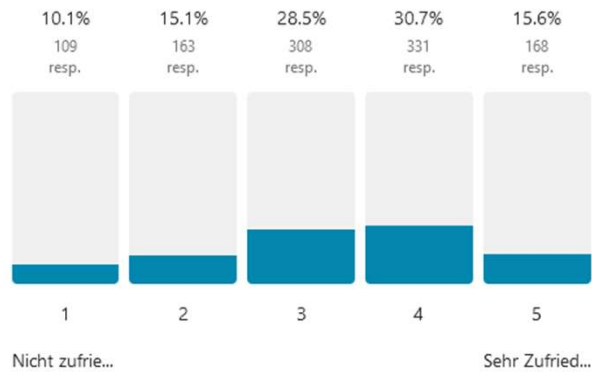

**Sport
und
Bewegung**

Stadtpark Norderstedt

9a Strandbad Norderstedt

Avg. 3.3

1079 out of 1391 people answered this question

9b SPOTZ Wakeboard Park (Wasserskianlage)

Avg. 4.1

956 out of 1391 people answered this question