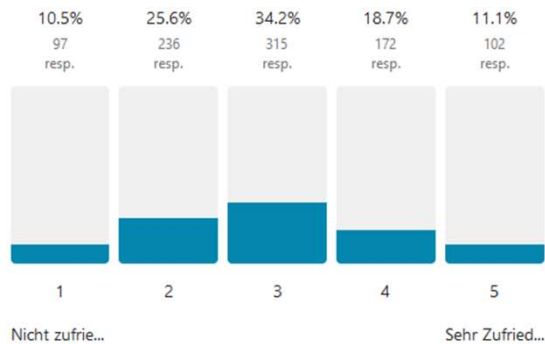

13d Veranstaltungsangebote für Jugendliche

Avg. 2.9

922 out of 1391 people answered this question