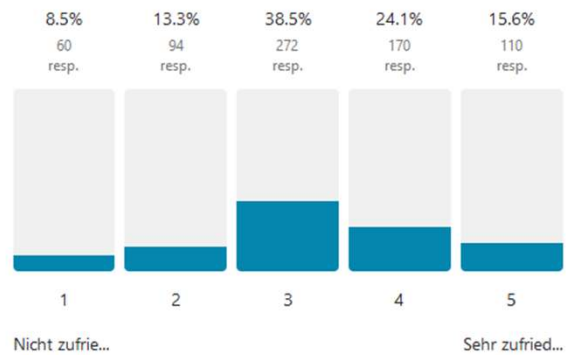

Stadtpark Norderstedt

8i Barrierefreiheit auf den Toiletten

Avg. 3.2

706 out of 1391 people answered this question