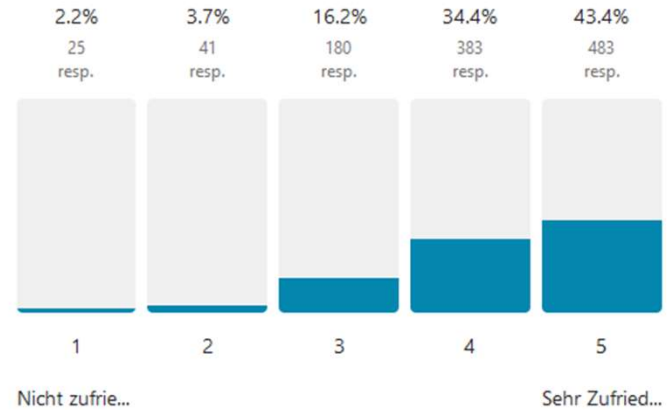

10g Bauernhof

Avg. 4.1

1112 out of 1391 people answered this question