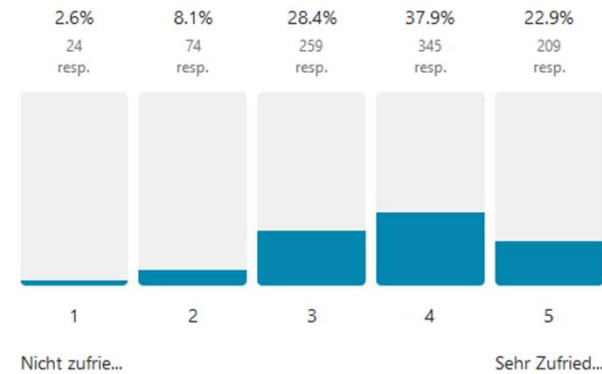

9g Slackline Parcours

Avg. 3.7

911 out of 1391 people answered this question