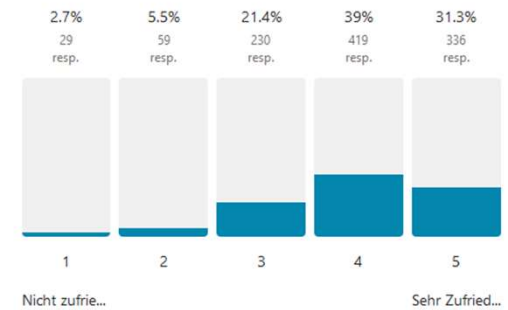

11f Interkultureller Garten

Avg. 3.9

1073 out of 1391 people answered this question