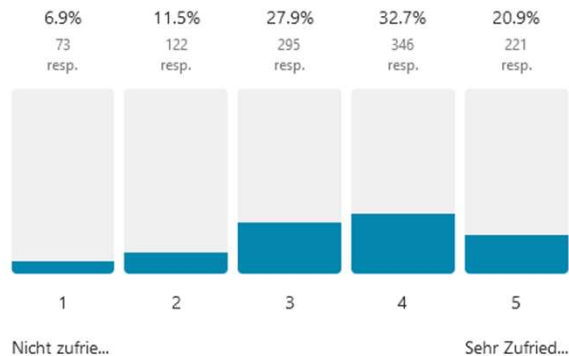

9c SPOTZ Adventure Golf (Minigolfanlage)

Avg. 3.5

1057 out of 1391 people answered this question