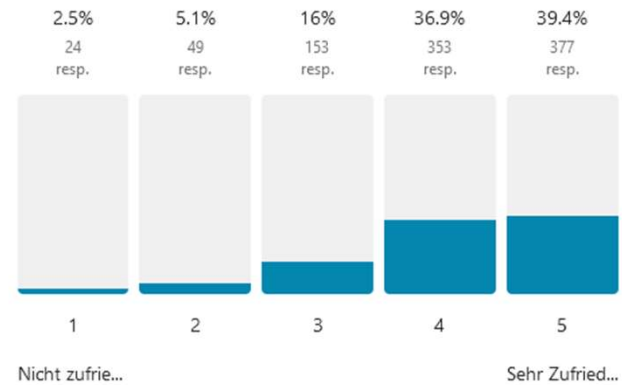

**Sport
und
Bewegung**

Stadtpark Norderstedt

9a Strandbad Norderstedt

Avg. 3.3

1079 out of 1391 people answered this question

9b SPOTZ Wakeboard Park (Wasserskianlage)

Avg. 4.1

956 out of 1391 people answered this question