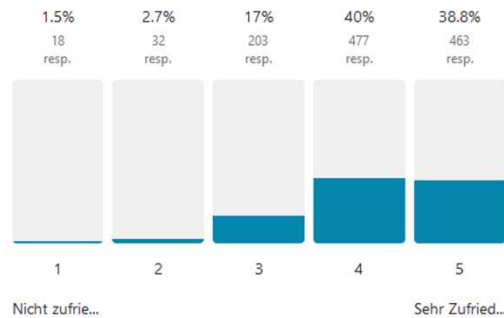

Avg. 4.1

1341 out of 1391 people answered this question

11b Gestalterischer Gesamteindruck im Feldpark

Avg. 4.1

1301 out of 1391 people answered this question

11c Gestalterischer Gesamteindruck im Waldpark

Avg. 4.1

1298 out of 1391 people answered this question

Stadtpark Norderstedt

11d Staudeninseln

Avg. 4.1

1193 out of 1391 people answered this question

11e Bustan

Avg. 3.9