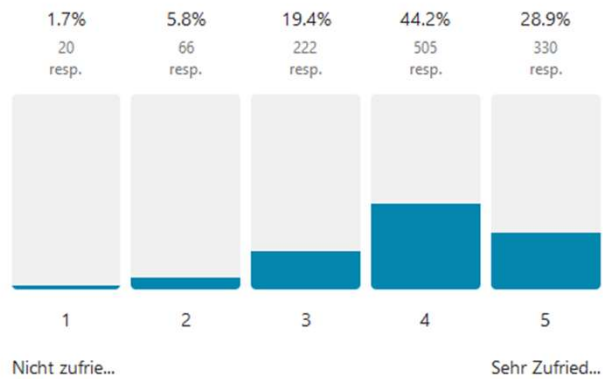

Stadtpark Norderstedt

9e FitnessFeld (Outdoor Sportgeräte im Feldpark)

Avg. 3.9

1143 out of 1391 people answered this question