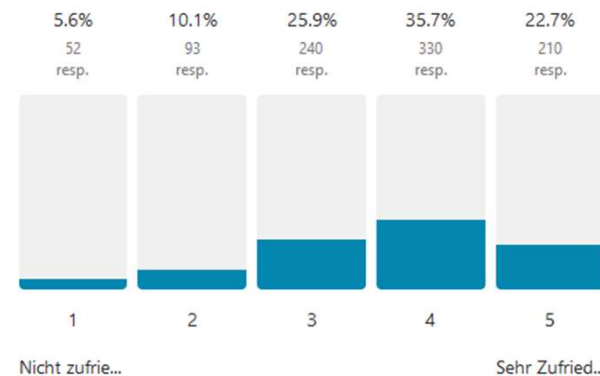

9c SPOTZ Adventure Golf (Minigolfanlage)

Avg. 3.5

1057 out of 1391 people answered this question

9d Hochseilgarten Norderstedt

Avg. 3.6

925 out of 1391 people answered this question

Stadtpark Norderstedt

9e FitnessFeld (Outdoor Sportgeräte im Feldpark)