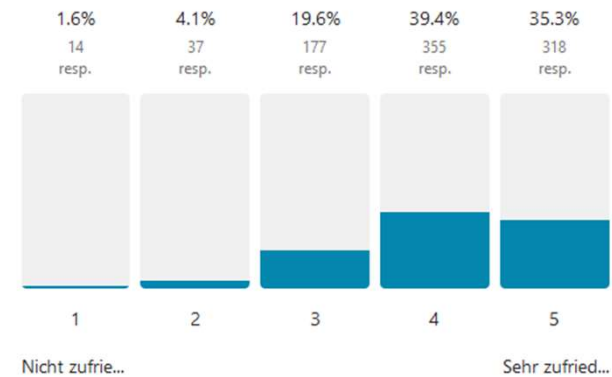

8j Barrierefreiheit auf den Wegen

Avg. 4

901 out of 1391 people answered this question