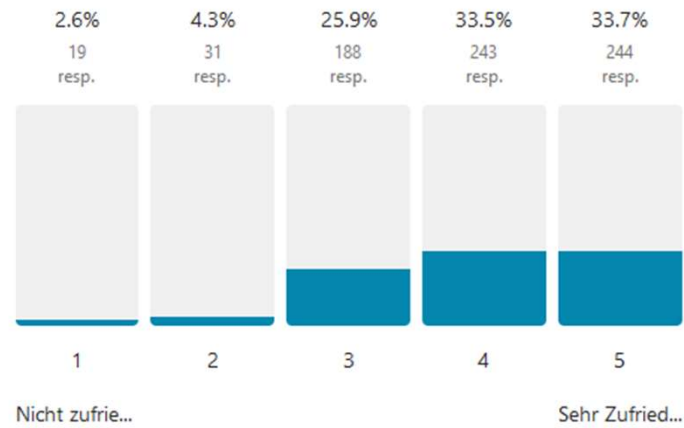

10b Feldspielplatz

951 out of 1391 people answered this question

Avg. 4

10c Wasserspielplatz

984 out of 1391 people answered this question

Avg. 3.9

10d Kletternest

915 out of 1391 people answered this question

Avg. 4

10e Riesenschaukeln

1055 out of 1391 people answered this question

Avg. 4.2

Stadtpark Norderstedt

10f WildeWelt

Avg. 3.9

725 out of 1391 people answered this question