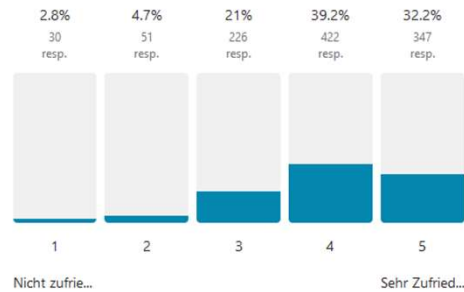

11e Bustan

Avg. 3.9

1076 out of 1391 people answered this question